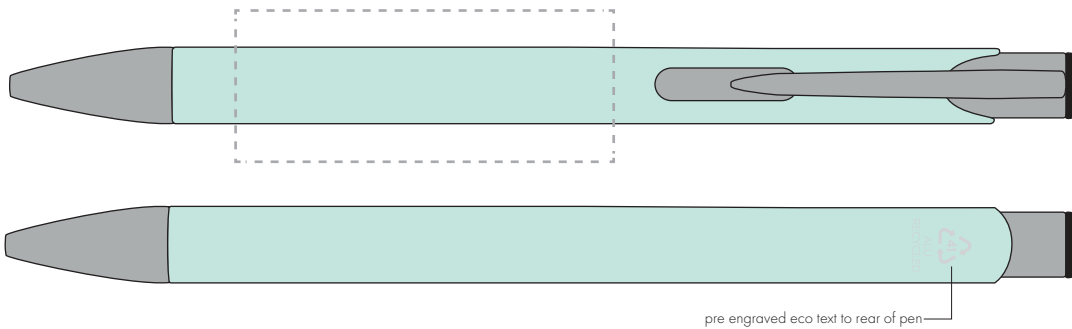

Your Ref:
Our Ref:

Quantity:
Version: 1

Product Code: TPC982001
Product Colour: PASTEL GREEN

PRINTING CONCERNS:

We stock this item in the following colours

**PANTONE REFERENCE(S)**

● Engrave

ARTWORK SCALE 100%

ARTWORK SCALE 100%
Rotary Engrave Area:
50mm x 20mm

Product Image for visualisation
- colours may vary

The dashed line is to demonstrate print area and will not appear on your printed item

PLEASE NOTE:

- All colours including print and product are for visual purposes only and should not be regarded as the actual colour of the product and print.
- Some products may vary from batch to batch and may differ from previous orders.
- The colour and texture of a product can also have an effect on the final print colour.
- By approving this order we accept that you understand these terms.